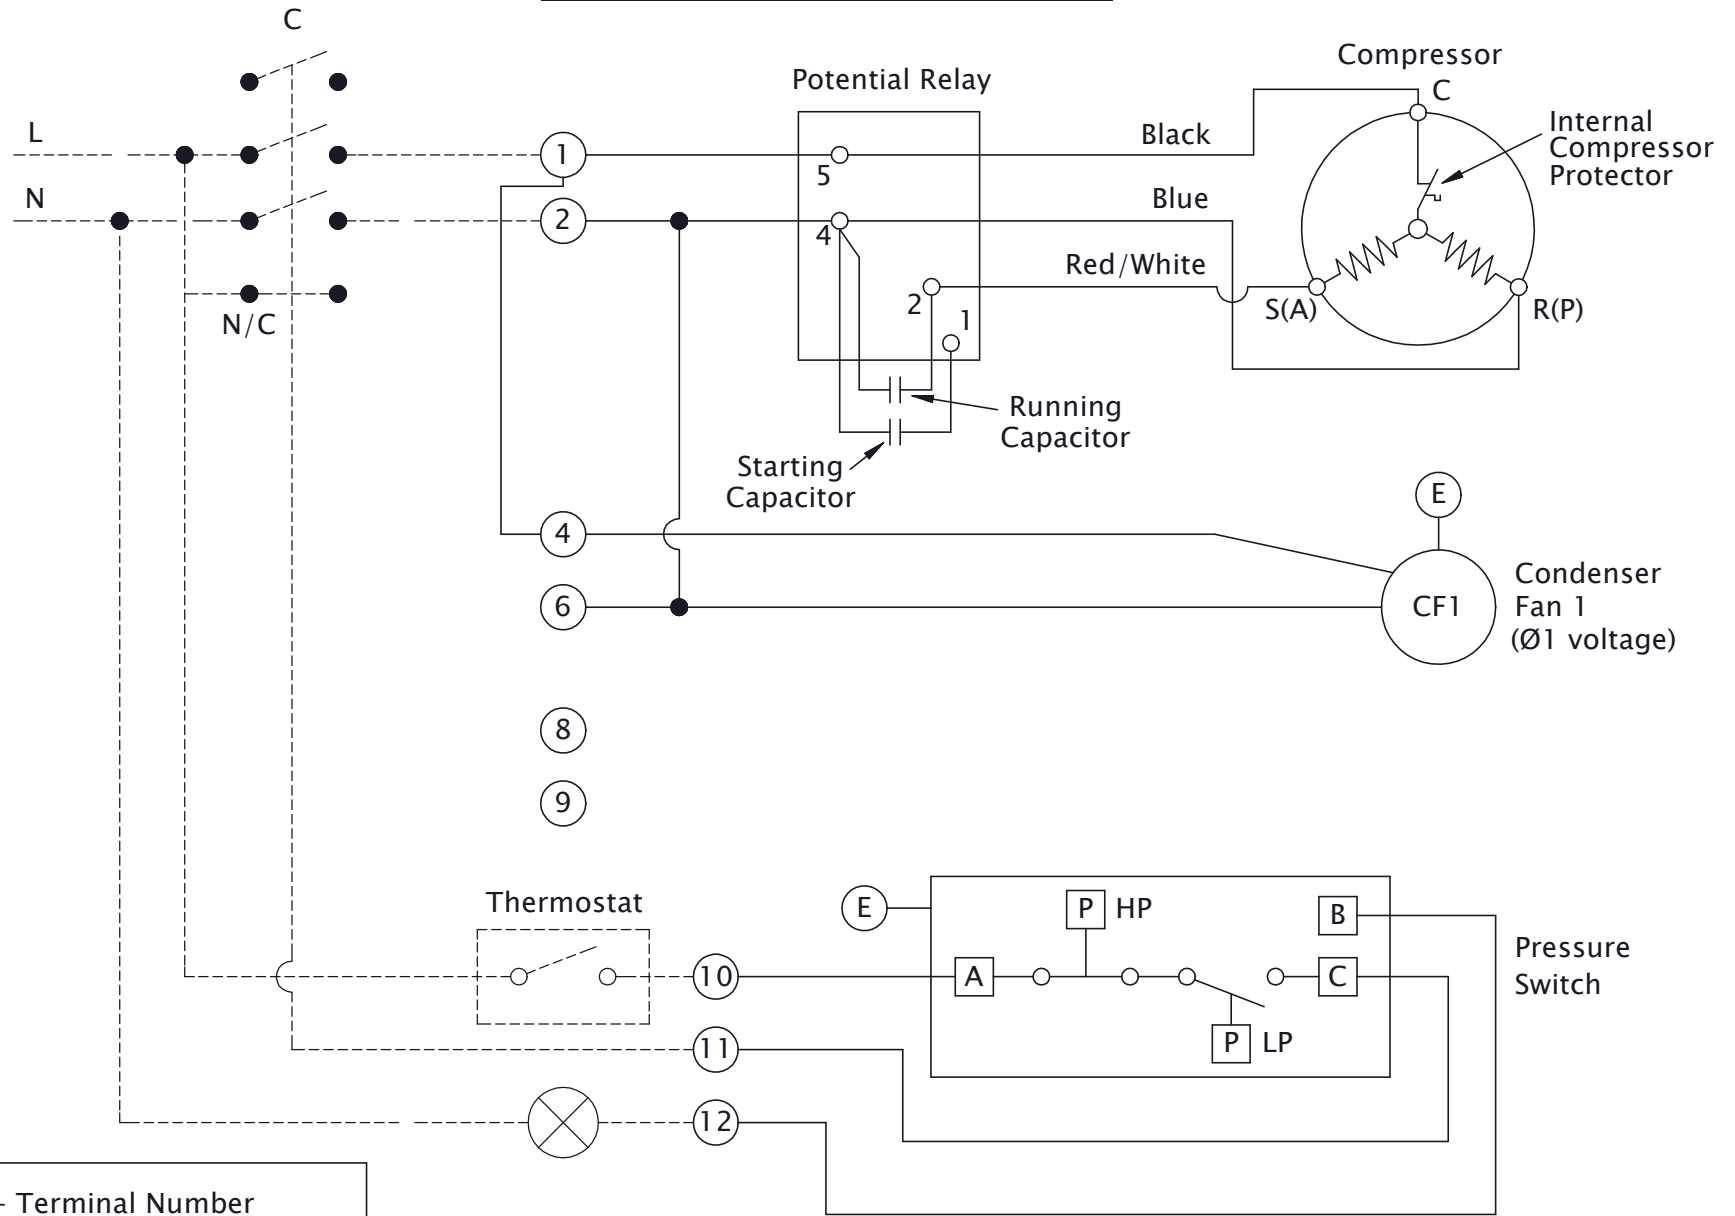

MODEL CAJ SINGLE FAN (CSR)

- - Terminal Number
- - Suggested Field Wiring
- C - Contactor
- ⊗ - Fault Lamp