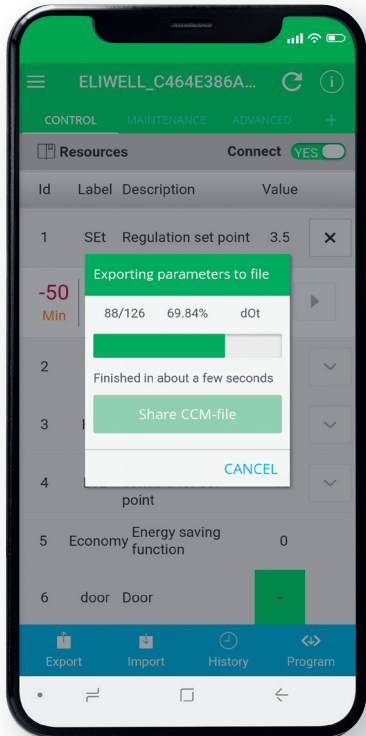

IDNext

✧ The next generation controller for cooling equipment ✧

 Commissioning
via mobile

 Electronic
fans control

 Modular
defrost

 LED lights
management

 Variable speed
compressors

 Natural & new
refrigerants

Life Is On

eliwell[™]
by Schneider Electric

IDNext

✧ Easy and fast commissioning with Eliwell AIR app ✧

SMART USER INTERFACE

Available from any device through Bluetooth Dongle

EASY SETTING & SUPPORT

Configuration map sharing