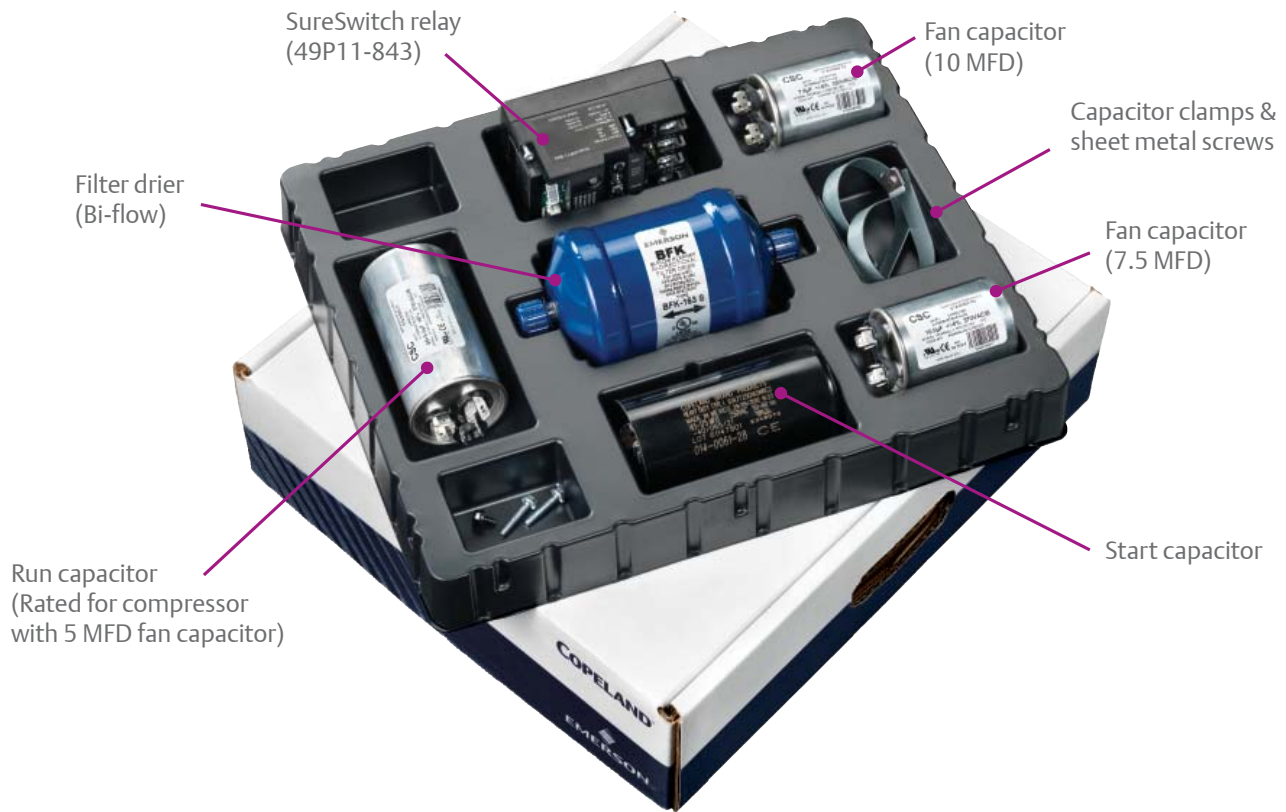

Contractor benefits

- 5-year warranty on SureSwitch contactor
- Less time searching for the right part
- Fewer call-backs with high quality parts
- Possible inventory reduction or consolidation
- Improved troubleshooting speed and accuracy
- Better product offering for existing maintenance agreements
- Enhanced reputation and professionalism

Wholesaler benefits

- Enhanced relationships by ensuring the right parts for the job are in stock
- Improved opportunity for meeting customer needs
- Possible inventory reduction or consolidation

Premium service kits for Copeland CR compressors

Kit #	Models
998-2015-00	CR24/30K6E-PFV
998-2015-01	CR35K6E-PFV
998-2015-02	CR38/42K6E-PFV
998-2015-03	CR-47KQE-PFV
998-2015-04	CRNQ-050E-PFV